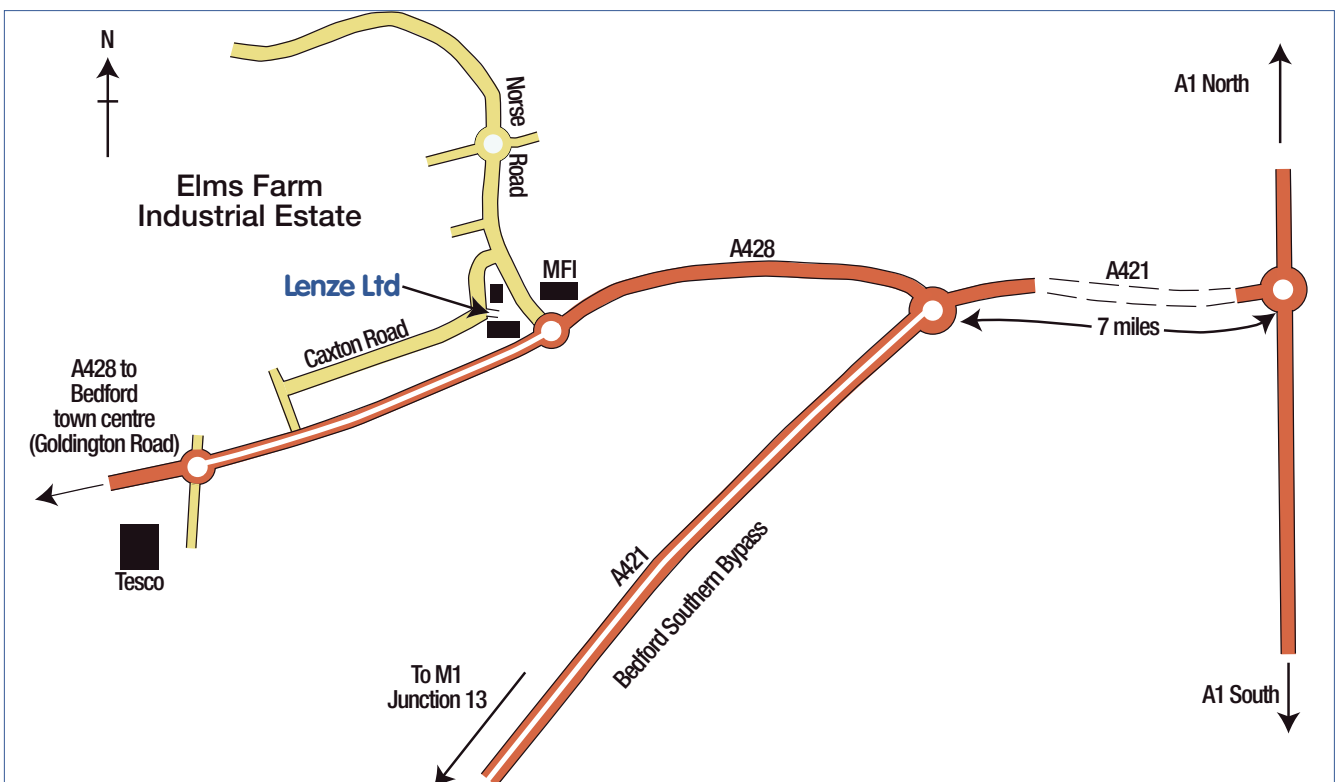

# Lenze Ltd – How to find us

Bedford is well served by a mainline railway and two major trunk roads. We are 15 miles from junction 13 of the M1 and 7 miles from the Roxton turning of the A1. Lenze is situated on the Elms Industrial Estate to the east of the town on the road to Cambridge. It's easy to find us. if you get lost ask to be directed to "Goldington Road".

**Lenze Ltd**  
**Caxton Road**  
**Bedford**  
**MK41 0HT**

**Tel: 01234 321321**  
**Fax: 01234 355299**

Train – nearest station Bedford, 4 miles.  
 Bus – infrequent services from Bedford bus station in the town centre.