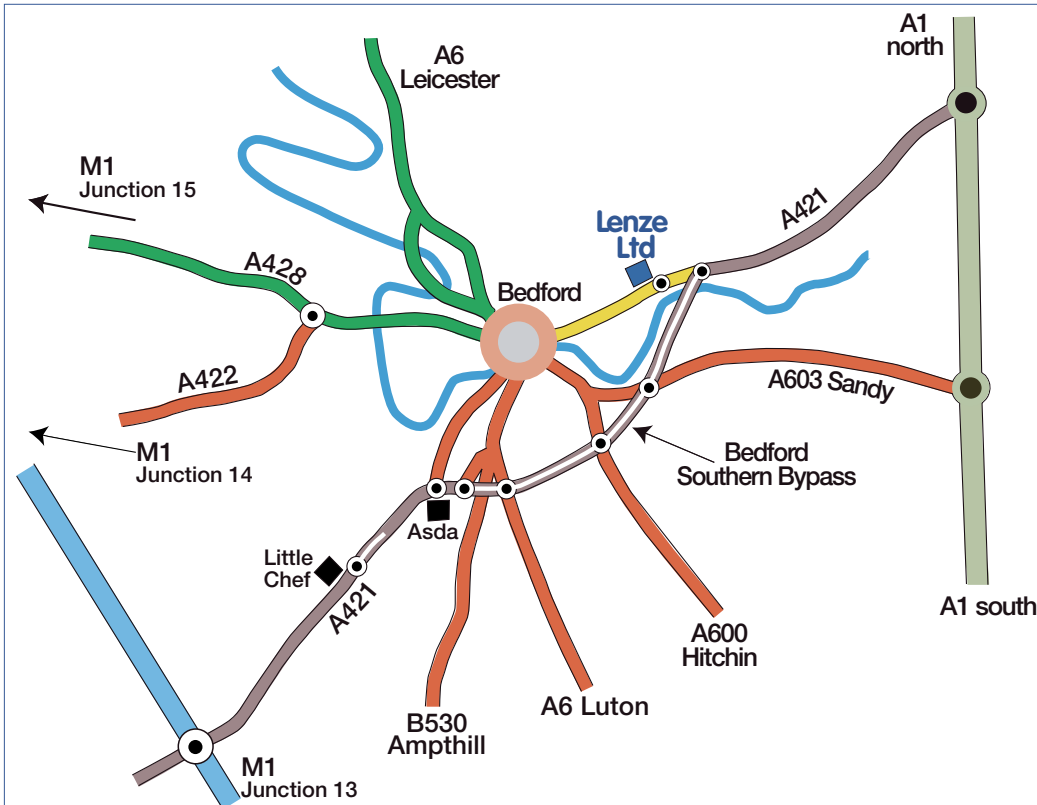

# Lenze Ltd – How to find us

Bedford is well served by a mainline railway and two major trunk roads. We are 15 miles from junction 13 of the M1 and 7 miles from the Roxton turning of the A1. Lenze is situated on the Elms Industrial Estate to the east of the town on the road to Cambridge. It's easy to find us. if you get lost ask to be directed to "Goldington Road".

**Lenze Ltd**  
**Caxton Road**  
**Bedford**  
**MK41 0HT**

**Tel: 01234 321321**  
**Fax: 01234 355299**

Train – nearest station Bedford, 4 miles.  
 Bus – infrequent services from Bedford bus station in the town centre.