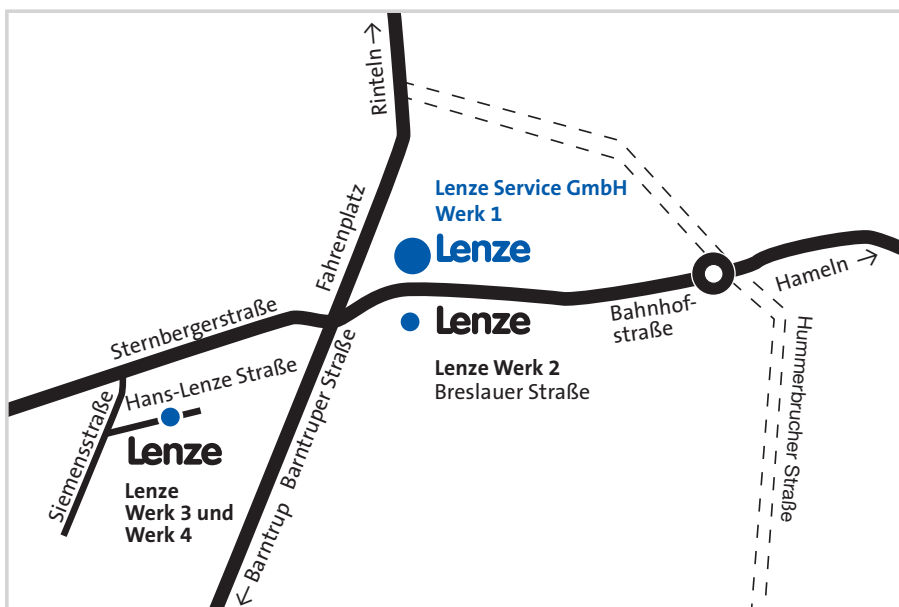

Arrival information | how to find us

Lenze Service GmbH
Breslauer Straße 3
D-32699 Extertal Ortsteil Bösingfeld Werk 1
Telefon +49 (0)51 54/82-0

Lenze Service GmbH

Breslauer Straße 3
D-32699 Extertal Ortsteil Bösingfeld Werk 1

Coming by train

- ▶ Destinations Rinteln, Bückeburg and Minden

Timetable information may be found at www.bahn.de

Coming by car

Coming from the Ruhr

- ▶ Motorway (A44) to Wünnenberg Haaren junction,
- ▶ Motorway (A33) to exit 26, Paderborn-Elsen,
- ▶ Main road (B1) to Barntrup,
- ▶ Main road (B66) towards Lemgo,
- ▶ Local road (L758) towards Rinteln for approximately 12 km to Extertal, locality of Bösingfeld,
- ▶ At the traffic lights in Bösingfeld turn right,
- ▶ After 200 m you arrive Lenze at the left hand side

Coming from the north/east of Germany via Hannover:

- ▶ Motorway (A7) to the Hannover-North intersection,
- ▶ Motorway (A352) to the Hannover-West intersection,
- ▶ Motorway (A2) to exit 35 Bad Eilsen West,
- ▶ Main road (B83) towards Hameln,
- ▶ Main road (B238) to Rinteln South,
- ▶ Local roads (L435) and (L758) to Extertal, locality of Bösingfeld,
- ▶ At the traffic lights in Bösingfeld turn left,
- ▶ After 200 m you arrive Lenze at the left hand side

Coming from the Northwest of Germany via Osnabrück:

- ▶ Motorway (A30) to exit 35 Bad Oeynhausen,
- ▶ Motorway (A2) to exit 35 Bad Eilsen West,
- ▶ Main road (B83) towards Hameln,
- ▶ Main road (B238) to Rinteln South,
- ▶ Local roads (L435) and (L758) to Extertal, locality of Bösingfeld
- ▶ At the traffic lights in Bösingfeld turn left,
- ▶ After 200 m you arrive Lenze at the left hand side