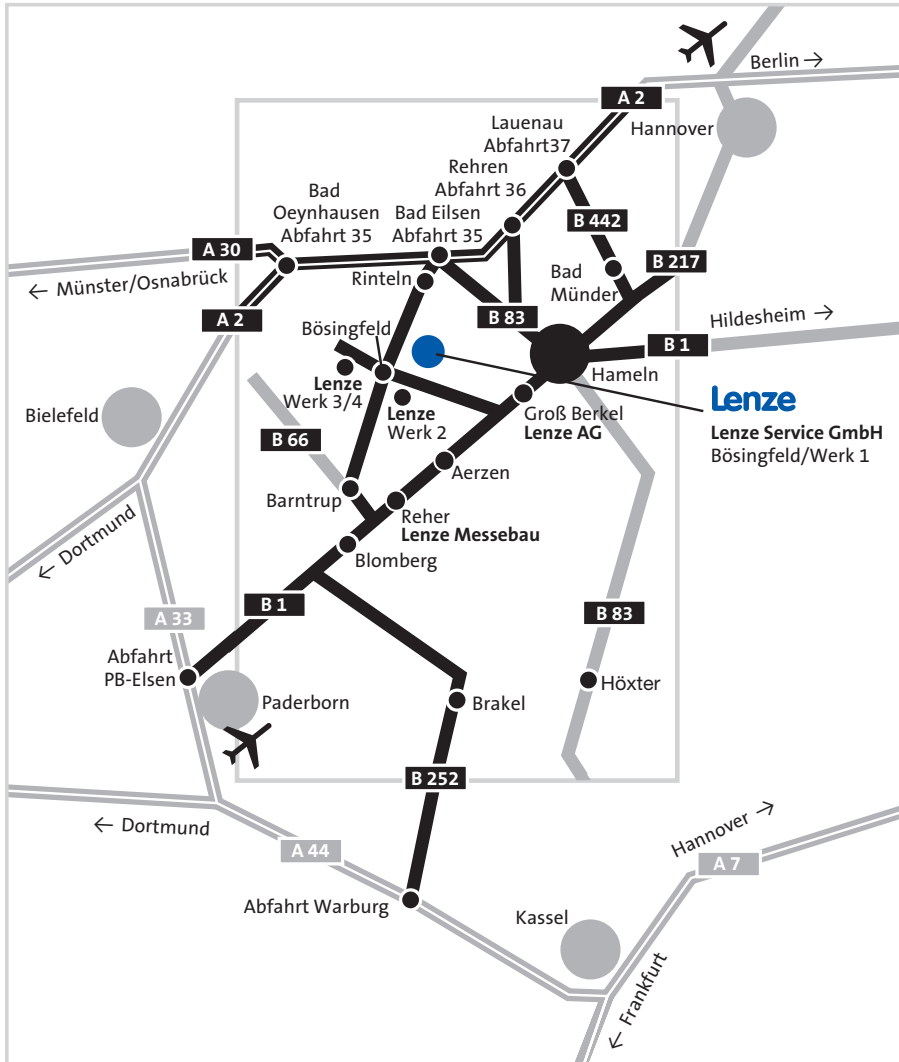

Arrival information | how to find us

Lenze Service GmbH
Breslauer Straße 3
D-32699 Extertal Ortsteil Bösingfeld Werk 1
Telefon +49 (0)51 54/82-0