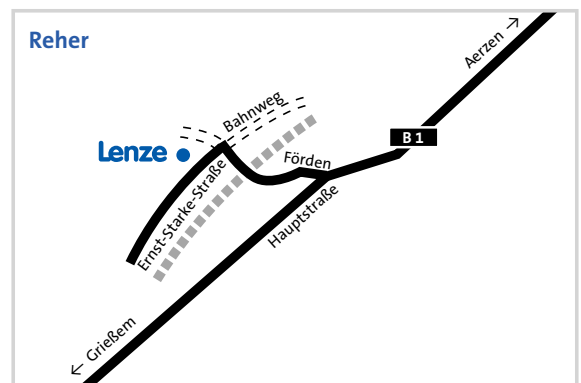

Arrival information

how to find us

You can find us at the following addresses.

Lenze SE Lenze Automation GmbH Lenze Operations GmbH ▶ 31855 Aerzen/Groß Berkel Hans-Lenze-Straße 1 ▶ 31855 Aerzen/Reher Ernst-Stärke-Straße 1 ▶ 31785 Hameln HefeHof 25	Lenze GmbH & Co KG Anlagenbau 31855 Aerzen/Groß Berkel Buchenweg 1 Lenze GmbH & Co KG Kleinantriebe 32699 Extertal/Bösingfeld Werk 4 Hans-Lenze-Straße 1	bhn Dienstleistungs GmbH Co. KG 31855 Aerzen/Groß Berkel Hans-Lenze-Straße 1

2. **Phone +49 (0)51 54/82-0**