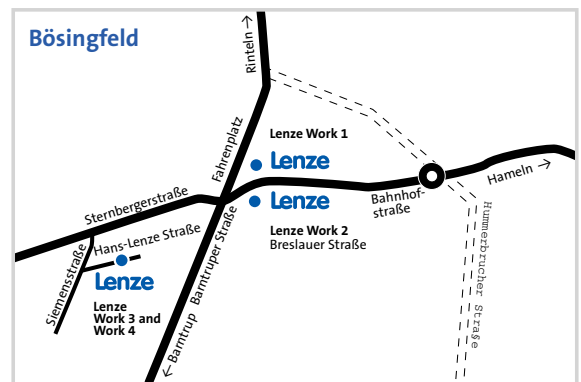

Arrival information

how to find us

You can find us at the following addresses.

Lenze SE Lenze Automation GmbH Lenze Operations GmbH ▶ 31855 Aerzen/Groß Berkel Hans-Lenze-Straße 1 ▶ 31855 Aerzen/Reher Ernst-Stärke-Straße 1 ▶ 31785 Hameln HefeHof 25	Lenze GmbH & Co KG Anlagenbau 31855 Aerzen/Groß Berkel Buchenweg 1 Lenze GmbH & Co KG Kleinantriebe 32699 Extertal/Bösingfeld Werk 4 Hans-Lenze-Straße 1	bhn Dienstleistungs GmbH Co. KG 31855 Aerzen/Groß Berkel Hans-Lenze-Straße 1

2. **Phone +49 (0)51 54/82-0**