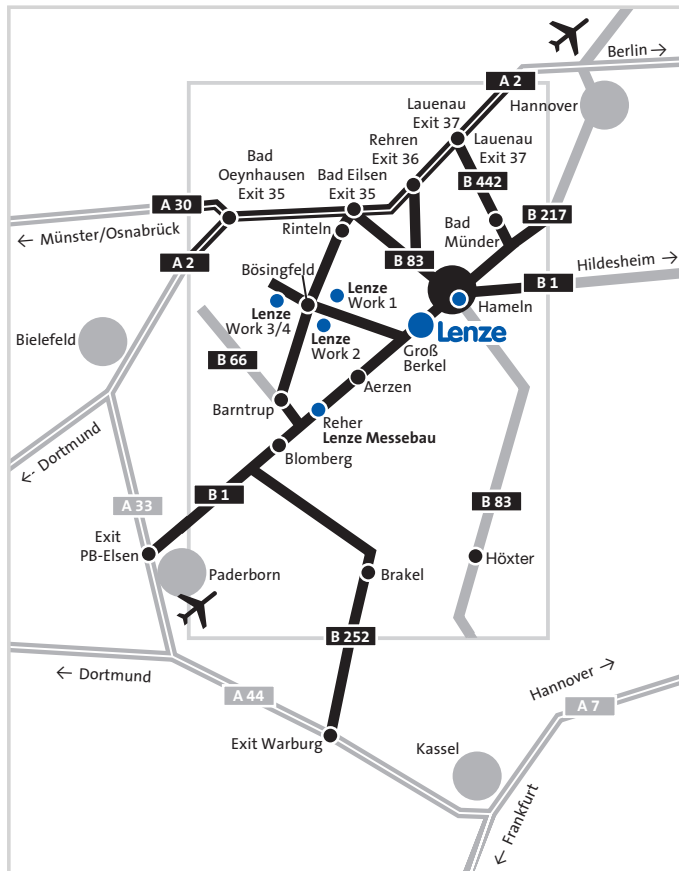

Arrival information

how to find us

You can find us at the following addresses.

Lenze SE Lenze Automation GmbH Lenze Operations GmbH ▶ 31855 Aerzen/Groß Berkel Hans-Lenze-Straße 1 ▶ 31855 Aerzen/Reher Ernst-Stärke-Straße 1 ▶ 31785 Hameln HefeHof 25	Lenze GmbH & Co KG Anlagenbau 31855 Aerzen/Groß Berkel Buchenweg 1 Lenze GmbH & Co KG Kleinantriebe 32699 Extertal/Bösingfeld Werk 4 Hans-Lenze-Straße 1	bhn Dienstleistungs GmbH Co. KG 31855 Aerzen/Groß Berkel Hans-Lenze-Straße 1

2. **Phone +49 (0)51 54/82-0**