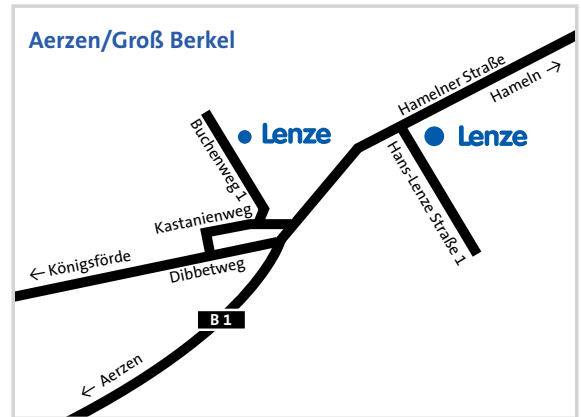

Arrival information

how to find us

You can find us at the following addresses.

Lenze SE Lenze Automation GmbH Lenze Operations GmbH ▶ 31855 Aerzen/Groß Berkel Hans-Lenze-Straße 1 ▶ 31855 Aerzen/Reher Ernst-Stärke-Straße 1 ▶ 31785 Hameln HefeHof 25	Lenze GmbH & Co KG Anlagenbau 31855 Aerzen/Groß Berkel Buchenweg 1 Lenze GmbH & Co KG Kleinantriebe 32699 Extertal/Bösingfeld Werk 4 Hans-Lenze-Straße 1	bhn Dienstleistungs GmbH Co. KG 31855 Aerzen/Groß Berkel Hans-Lenze-Straße 1

2. **Phone +49 (0)51 54/82-0**